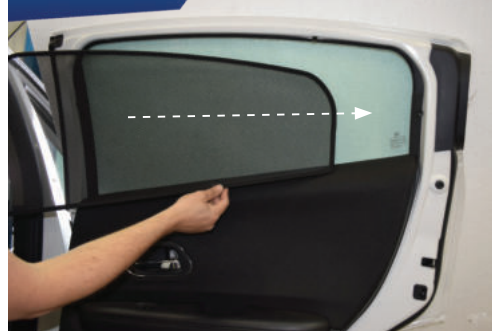

COMPONENTS NEEDED:

STEP #1

INSERT CLIPS INSIDE WEATHERSTRIP

STEP #2

POSITION THE SIDE SHADE

STEP #3

ATTACH SIDE SHADE BEHIND CLIPS

STEP #4