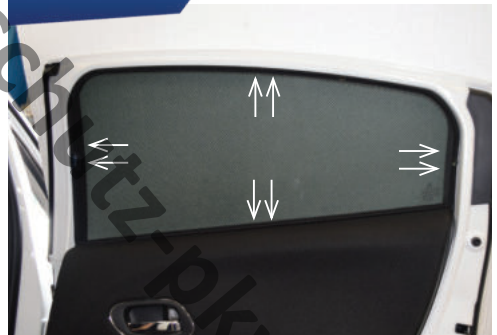

STEP #4

ENSURE SECURELY FITTED IN PLACE