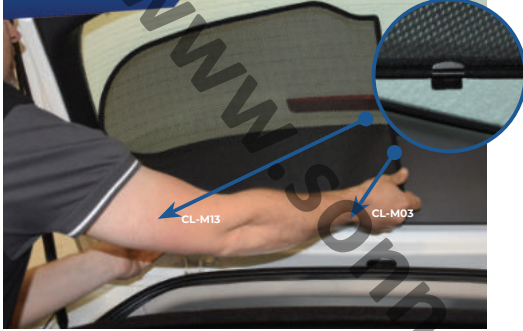

COMPONENTS NEEDED:

STEP #1

INSERT CLIPS INSIDE WEATHERSTRIP

STEP #2

POSITION THE SIDE SHADE

STEP #3

ATTACH SIDE SHADE BEHIND CLIPS

STEP #4

ENSURE SECURELY FITTED IN PLACE

CAR
SHADES

Rear Shade Installation

HONDA HRV 5DR
HON-HRV-5-A

COMPONENTS NEEDED:

STEP #1 ATTACH CLIPS ON SHADE EDGES

STEP #2 POSITION THE REAR SHADE

STEP #3 INSERT CLIPS BEHIND INTERIOR TRIM