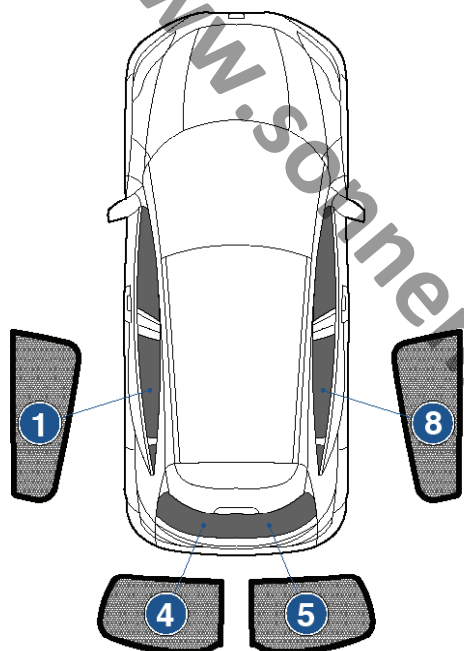

Installation Manual

HONDA HRV 5DR
HON-HRV-5-A

COMPONENTS INCLUDED

SHADES

1+8

4+5

FIXING CLIPS

CL-M09 x 2

COMPONENTS NEEDED:

STEP #1

INSERT CLIPS INSIDE WEATHERSTRIP

STEP #2

POSITION THE SIDE SHADE

STEP #3

ATTACH SIDE SHADE BEHIND CLIPS

STEP #4