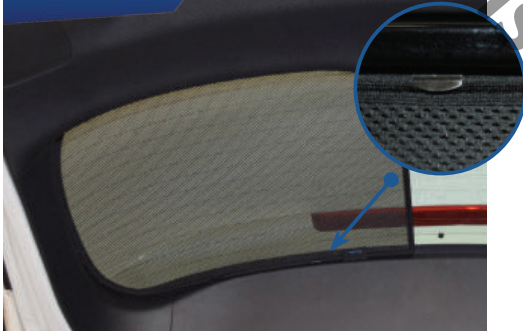

COMPONENTS NEEDED:

STEP #1

INSERT CLIPS INSIDE WEATHERSTRIP

STEP #2

POSITION THE SIDE SHADE

STEP #3

ATTACH SIDE SHADE BEHIND CLIPS

STEP #4

ENSURE SECURELY FITTED IN PLACE

CAR
SHADES

Rear Shade Installation

HONDA HRV 5DR
HON-HRV-5-A

COMPONENTS NEEDED:

STEP #1 ATTACH CLIPS ON SHADE EDGES

STEP #2 POSITION THE REAR SHADE

STEP #3 INSERT CLIPS BEHIND INTERIOR TRIM